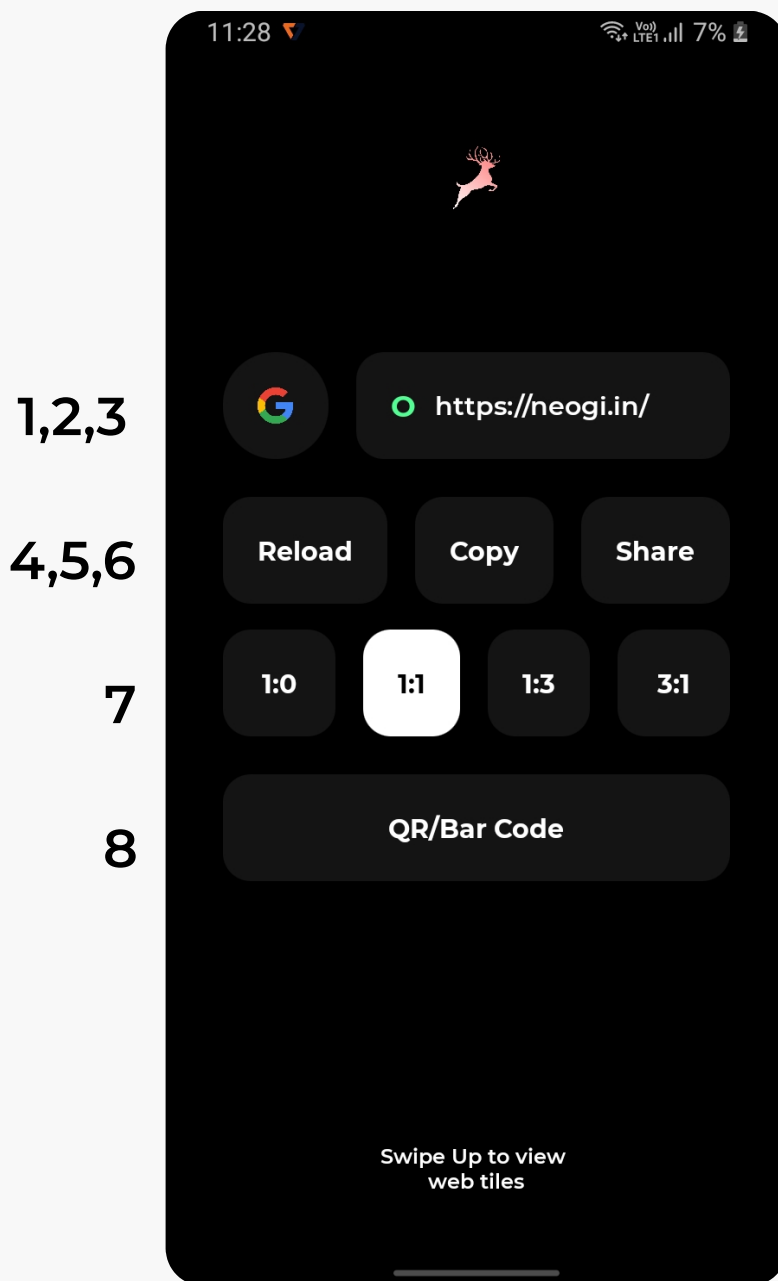

## **Manual**

## **These are Web tiles**

Also called as windows.  
Here, you can view and interact with webpages

Shake your phone to bring the toolbar  
For the tile (window) you are using.

In Toolbar, you can do  
Essential things with the site you are surfing

## This is Toolbar

(Opens when the app starts)  
Swipe up to close this toolbar and view web tiles

With Toolbar you can —

1. Select search engine, 2. Know the security of site,
3. Search text, 4. Reload site, 5. Copy site link,
6. Share site link, 7. Change tiles' ratio,
8. Qr or Barcode scanner.

## Changing Tiles' Ratio from Toolbar (3rd Row)